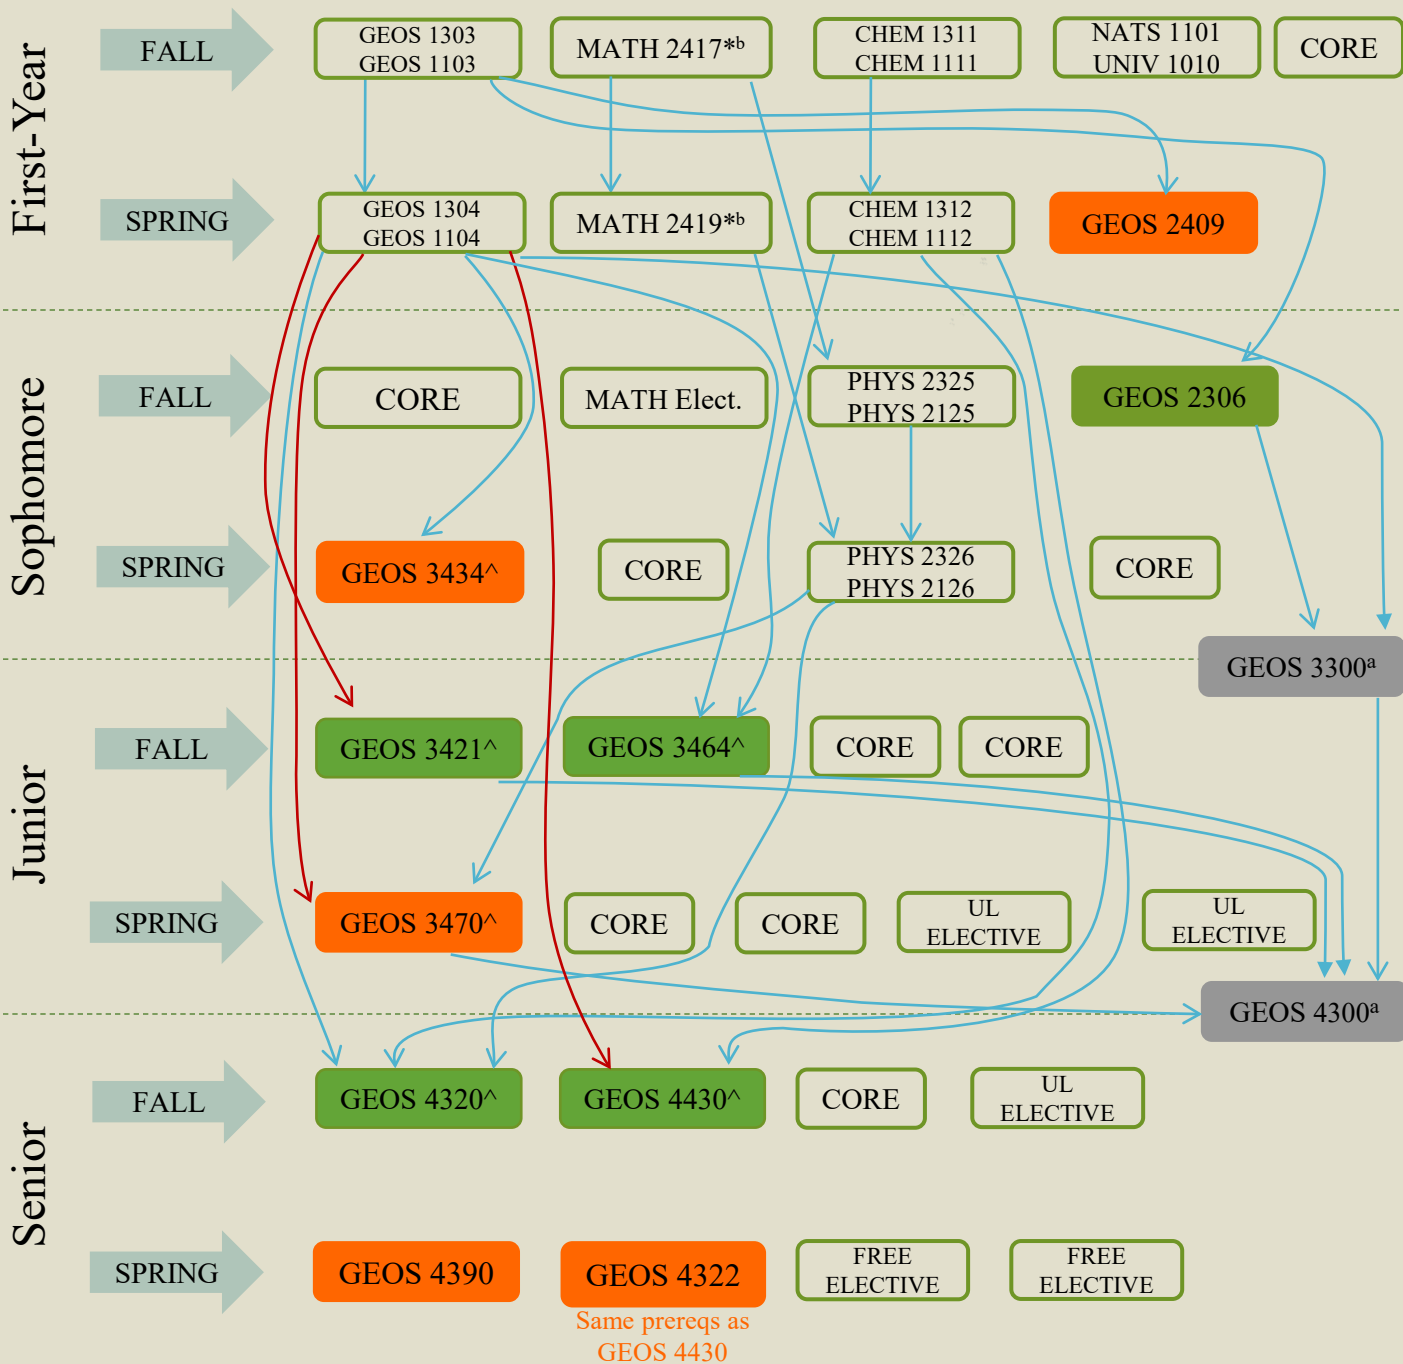

Geosciences, B.S.

[Geology option]

(120 hours)

Must have at minimum 45 upper-level semester SCHs to graduate. [^] requires GEOS 2409 as prerequisite

* Class has an associated problem section (LBR) which also must be registered

^a Geosciences has two required **summer** field trips, ^bMATH 2413+2414 can substitute (affects other prereqs.)

→ Indicates prerequisite for course, must complete all prerequisites before registering for this course

■ Indicates summer specific ■ Indicates fall specific ■ Indicates spring specific

CORE Requirements (Not satisfied by other NS&M required courses):

Communications
6 SCH

Language,
Philosophy, Culture
3 SCH

Creative Arts
3 SCH

American History
6 SCH

Government
6 SCH

Social &
Behavioral
3 SCH