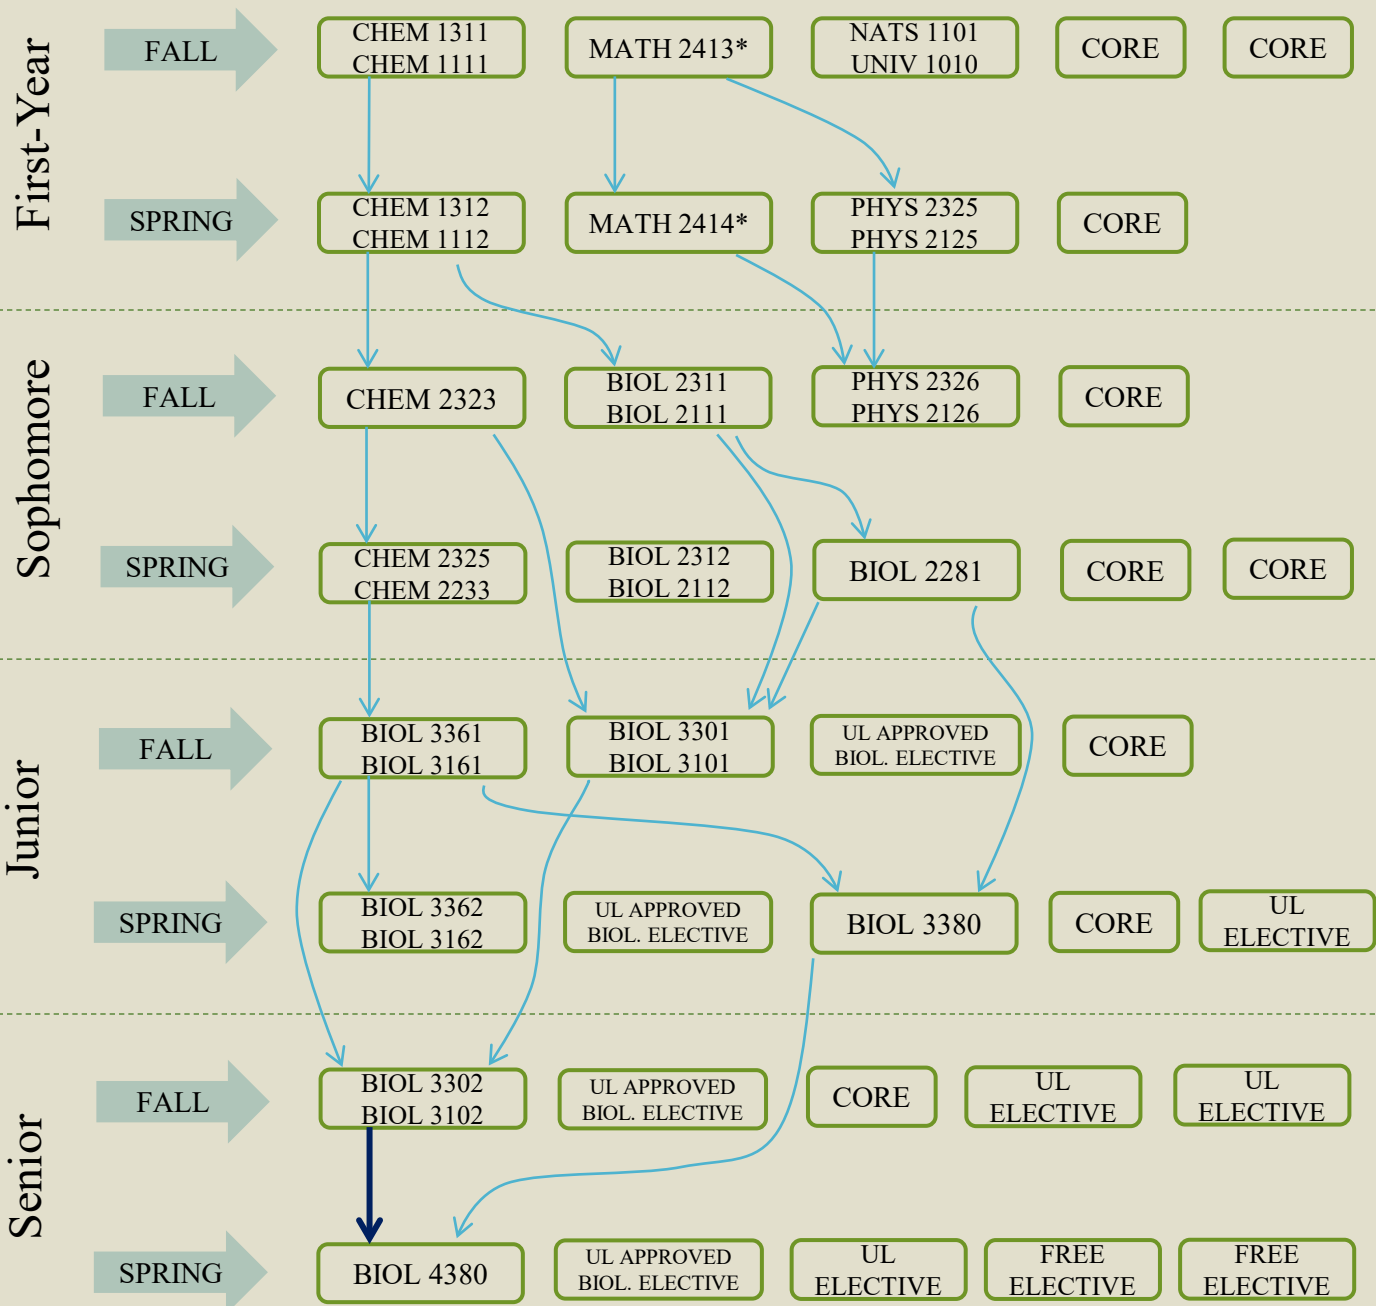

# Biology, B.S.

(120 hours)

Must have at minimum 45 upper-level semester credit hours to graduate

\* Class has an associated problem section (LBR) which also must be registered

- Indicates prerequisite for course, must complete all prerequisites before registering for this course
- ➔ Indicates corequisite or prerequisite for courses

CORE Requirements (Not satisfied by other NS&M required courses):

Communications 6 SCH	Language, Philosophy, Culture 3 SCH	Creative Arts 3 SCH	American History 6 SCH	Government 6 SCH	Social & Behavioral 3 SCH
-------------------------	---	------------------------	---------------------------	---------------------	---------------------------------